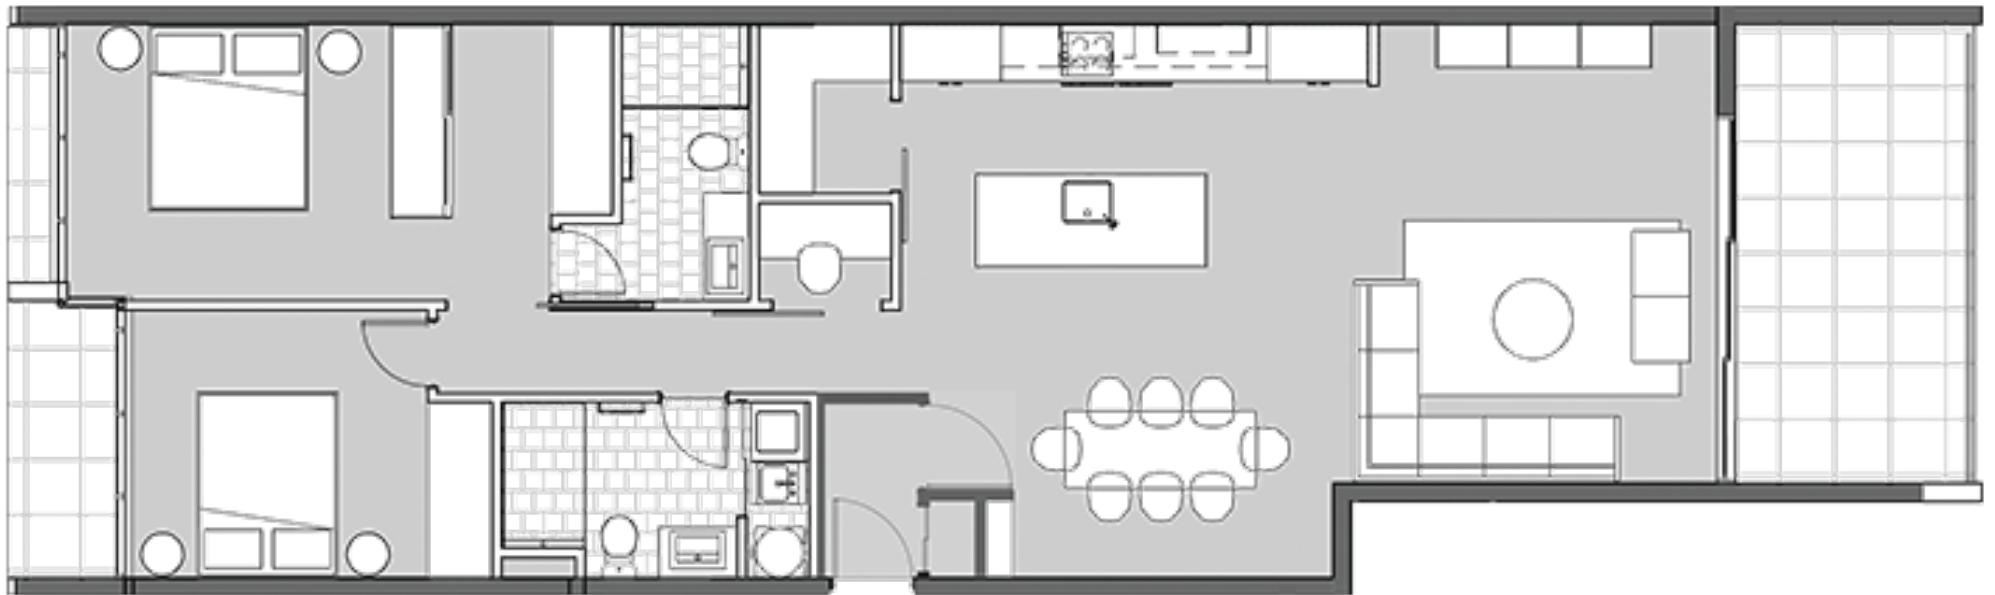

Apartments 2A & 2D_ 3A & 3C.